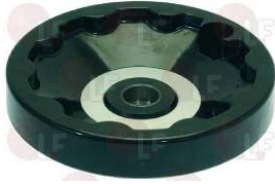

Suitable for:

REPAGAS

Suitable for:

Wheels and accessories

3522036 SMALL HANDWHEEL $\varnothing$ 200 mm
middle hole $\varnothing$ 20 mm - bayonet mount
for Bratt pan gas (REPAGAS) SB730 - SB90 - SB940

REPAGAS 09508034

3522004 HAND WHEEL HANDLE IR407/90
for Bratt pan