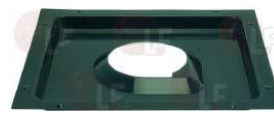

Drip trays for kitchens and ovens

3015035 BURNER DRIP TRAY
 external size 550x500 mm
 internal hole \varnothing 150 mm
 for Pot stove gas (REPAGAS) C1540 - C1542

REPAGAS 56700047

3015036 BURNER DRIP TRAY
 external size 550x500 mm
 internal hole \varnothing 175 mm
 for Pot stove gas (REPAGAS) C1540 - C1542